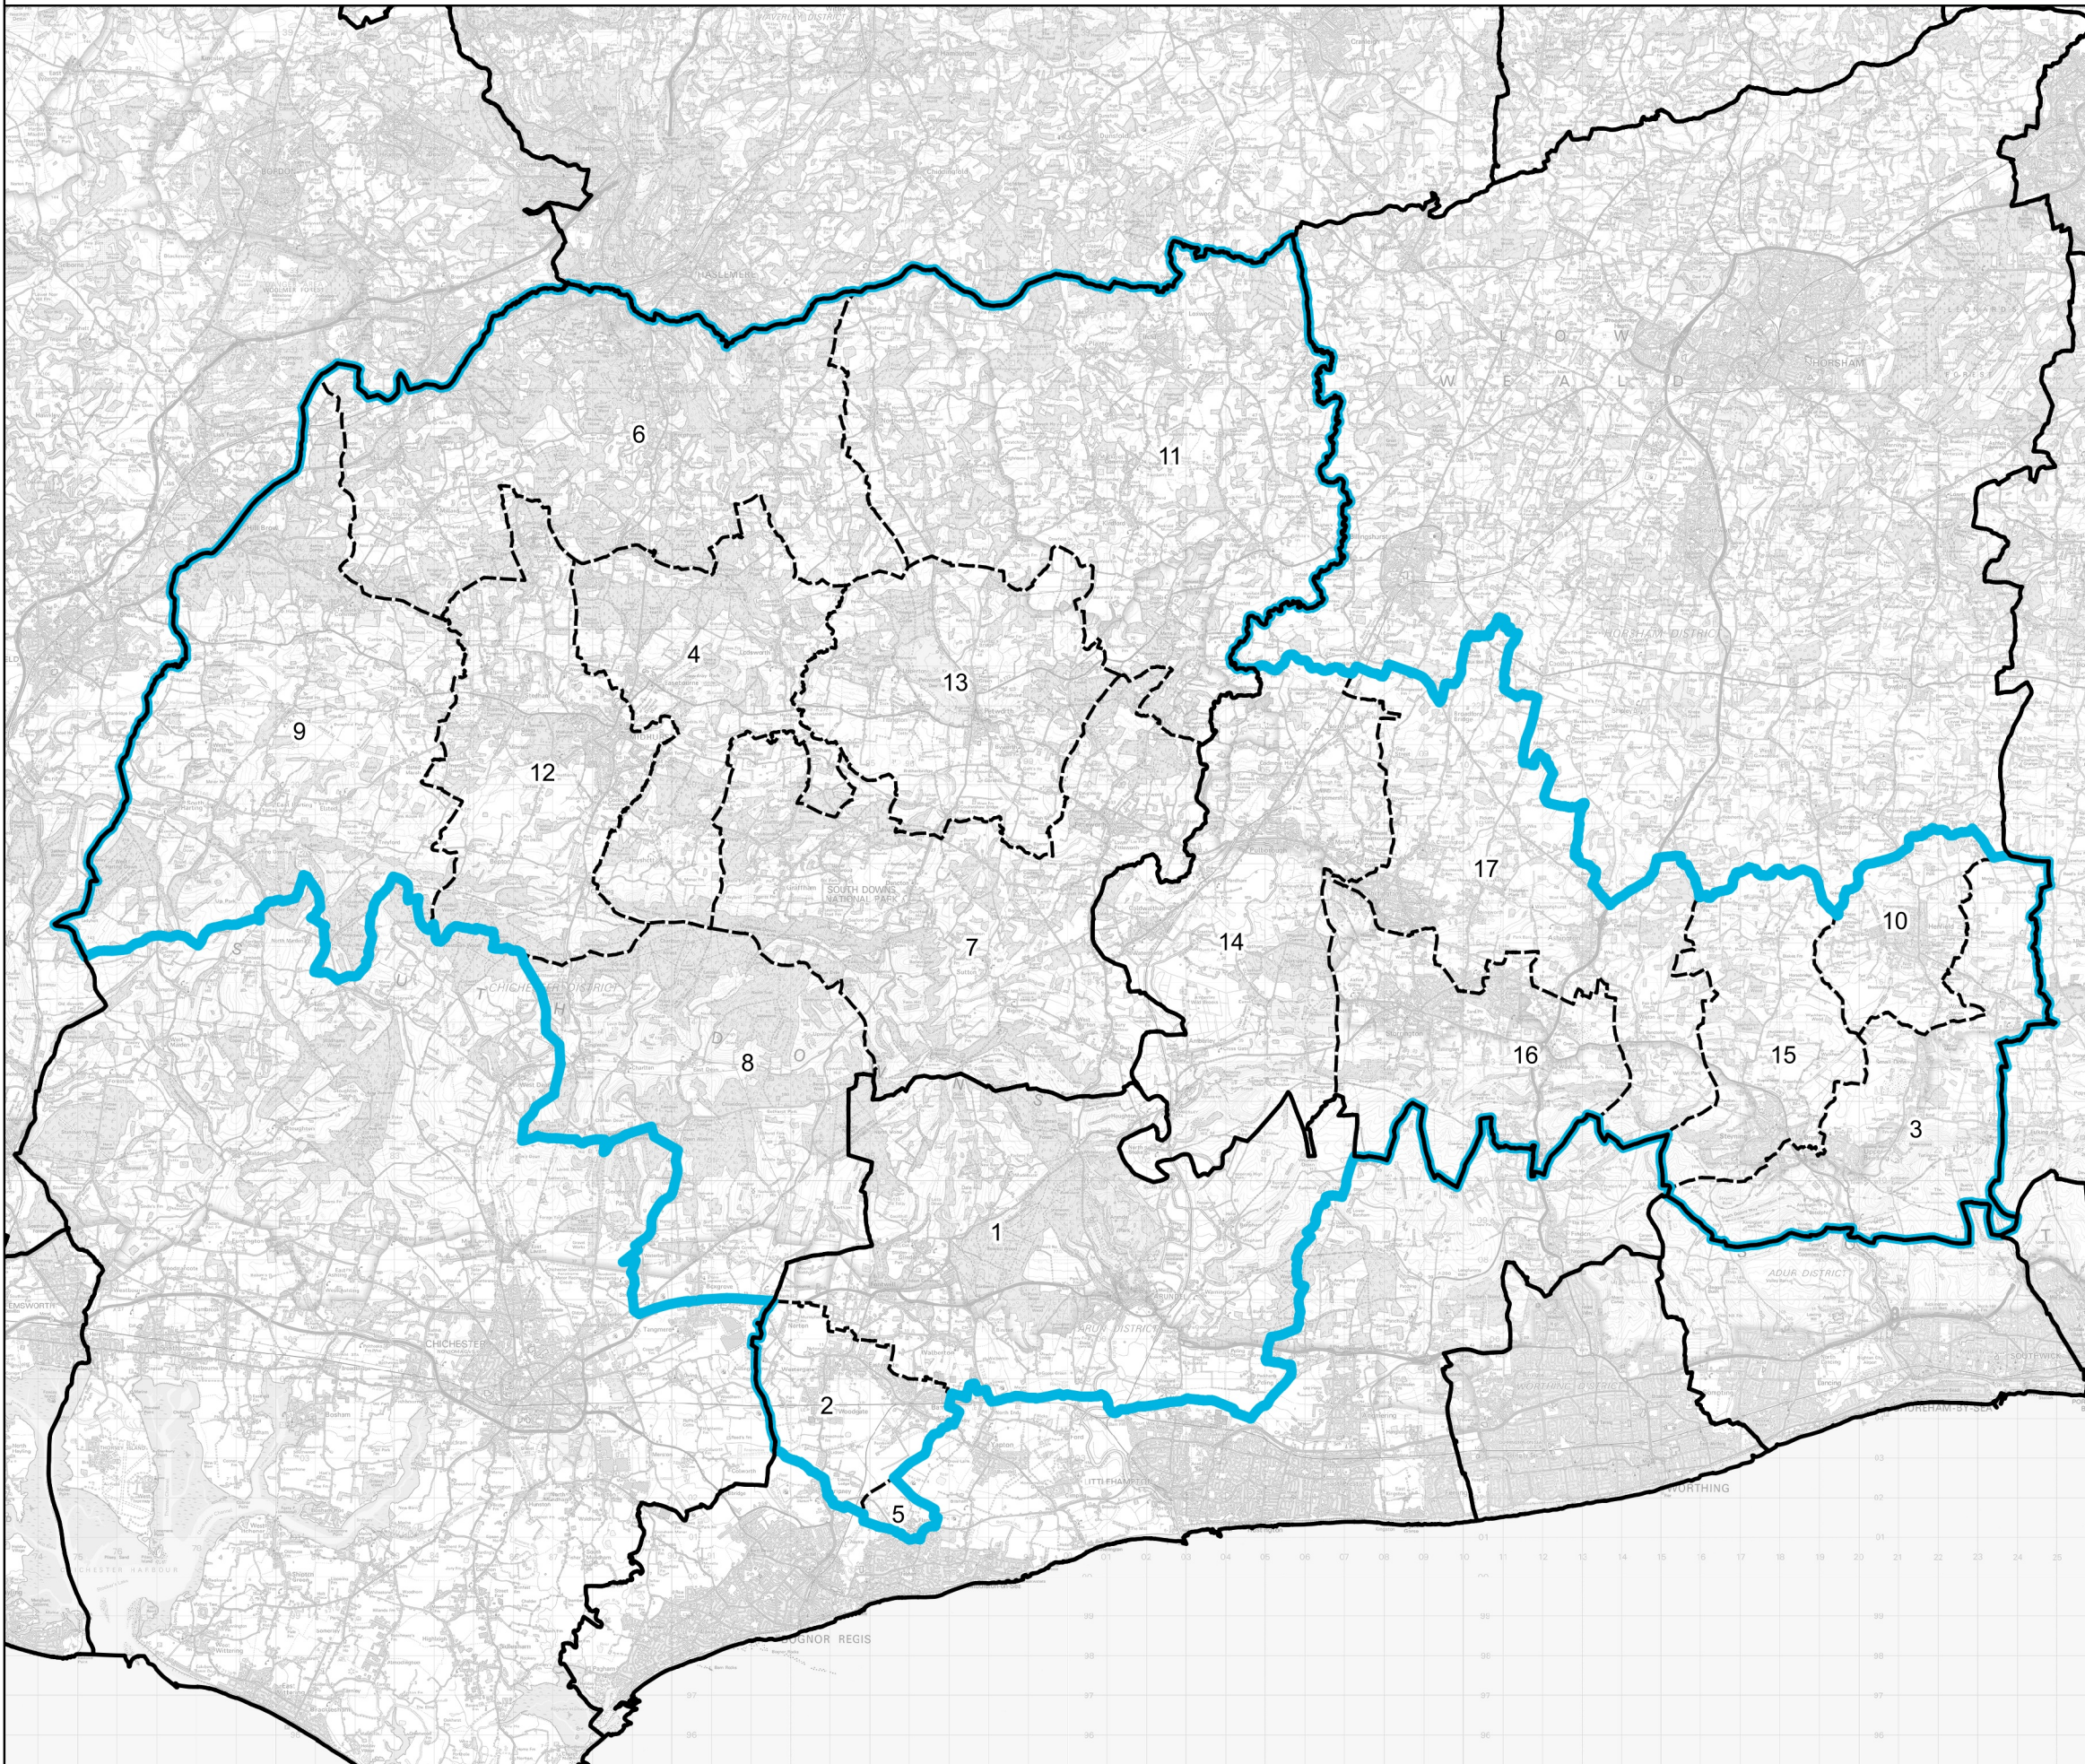

Boundary Commission for England - Revised Proposals for the South East Region

Arundel and South Downs County Constituency - Electorate 76,974

Wards:

- 1 Arundel & Walberton
- 2 Barnham
- 3 Bramber, Upper Beeding & Woodmancote
- 4 Easebourne
- 5 Felpham East (Part)
- 6 Fernhurst
- 7 Fittleworth
- 8 Goodwood (Part)
- 9 Harting
- 10 Henfield
- 11 Loxwood
- 12 Midhurst
- 13 Petworth
- 14 Pulborough, Coldwaltham & Amberley
- 15 Steyning & Ashurst
- 16 Storrington & Washington
- 17 West Chiltington, Thakeham & Ashington

- Constituency
- Local Authorities
- Wards

© Crown copyright and database rights 2022 OS 100018289. You are permitted to use this data solely to enable you to respond to, or interact with, the organisation that provided you with the data. You are not permitted to copy, sub-licence, distribute or sell any of this data to third parties in any form. Third party rights to enforce the terms of this licence shall be reserved to OS.

Arundel and South Downs County Constituency